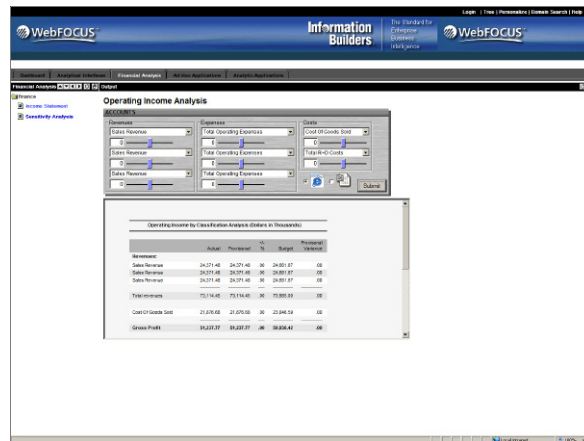

- Obtaining a comprehensive, real-time view of current performance, forecasts, and plans
- Accurately modeling organizational behavior based on plans, budgets, and forecasts
- Gaining insight into how changes in the business impact future outlooks
- Consolidating tax information and efficiently preparing provisions and tax plans
- Enabling financial analysts to create driver-based planning and forecasting models unique to their specific organization
- Easily consolidating financial results and issuing reports