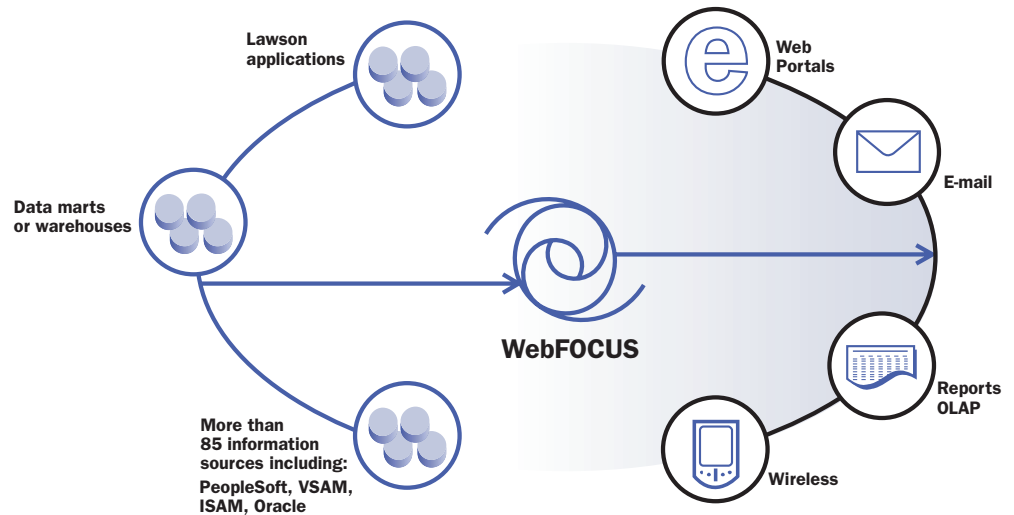

# Information Builders

Information Builders is one of the largest independent software companies in the world. We work with over 11,000 customers to ensure their success by putting interactive and actionable information in the hands of everyone in the extended enterprise: employees, partners, suppliers, and customers.

# WebFOCUS for Lawson

WebFOCUS for Lawson can access virtually any information source and deliver it in a variety of formatted reports to browsers, wireless devices, and e-mail addresses.

## Getting the Most From Your Lawson Investment

Streamlining business processes is today's best way to prevent operational problems and compete more effectively. That's why businesses worldwide have deployed ERP packages such as Lawson to automate and integrate their most critical business functions and to facilitate collaboration among customers or clients, partners, suppliers, and employees.

But while Lawson applications offer significant benefits, comprehensive Web-based business intelligence is also needed to achieve vital business goals. That means accessing and integrating data from Lawson applications and other sources throughout the enterprise in real time, turning it into relevant, consistent information, and making it easily accessible to users both inside and outside the enterprise. To help Lawson customers satisfy that need, Information Builders offers WebFOCUS for Lawson.